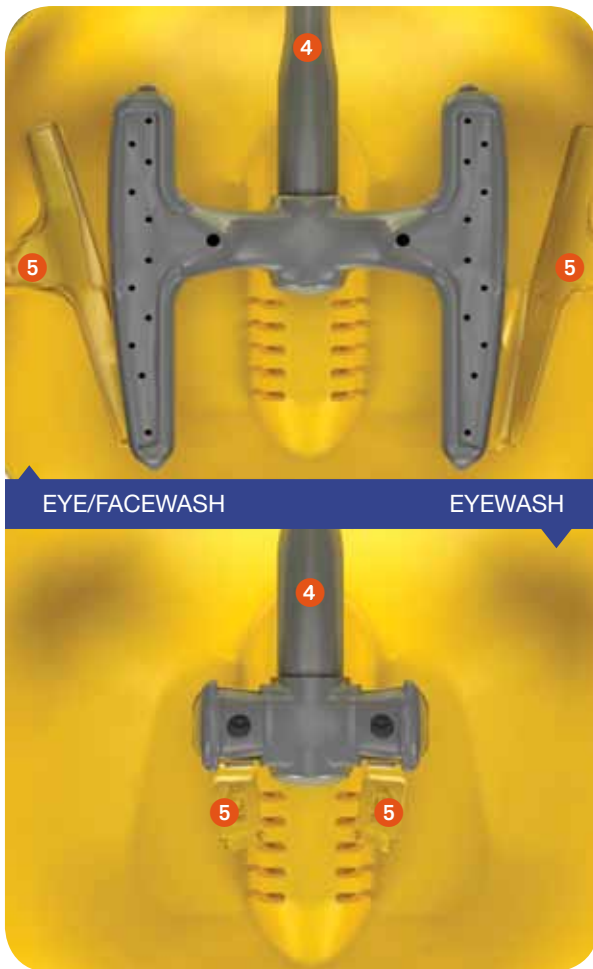

# Halo

EYE/FACEWASH

**Introducing Halo™**  
the most effective  
washdown protection.

In an emergency, you want an eye/facewash unit that provides the most coverage. With HALO, you get the best on the market—covering 85% of the average user's face. That's more than 20% better than any other unit.

# 85% Facial coverage

# 20% Better protection than other eye/facewashes

- 1 Enhanced dust cover design** in clear translucent yellow allowing for easy inspection. When the cover is opened, water flow starts automatically – giving the user instant relief.
- 2 New ergonomic hand activation paddle** is easy to reach from any direction
- 3 Separate supply and waste pipes** to eye/face wash are an industry first and Bradley exclusive! Meets US and European plumbing requirements.